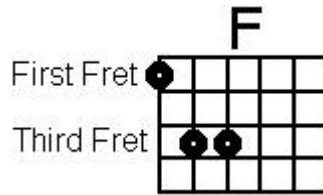

# **ACHY BREAKY HEART**

The time signature is; 4/4

Count 1-2-3-4, 1-2-3-4, 1-2-3-4, etc.

3 note power chords used >>>

**F**  
YOU CAN TELL THE WORLD YOU NEVER WAS MY GIRL

**C**  
YOU CAN BURN MY CLOTHES WHEN I'M GONE. OH YOU CAN TELL YOUR FRIENDS JUST WHAT A  
FOOL I'VE BEEN

**F**  
AND LAUGH AND JOKE ABOUT ME ON THE PHONE

**F**  
YOU CAN TELL MY ARMS GO BACK ON TO THE FARM

**C**  
YOU CAN TELL MY FEET TO HIT THE FLOOR. YOU CAN TELL MY LIPS TO TELL MY FINGERTIPS

**F**  
THEY WON'T BE REACHIN' OUT FOR YOU NO MORE

**Chorus:**

**F**  
BUT DON'T TELL MY HEART, MY ACHY BREAKY HEART

**C**  
I JUST DON'T THINK IT UNDERSTANDS. AND IF YOU TELL MY HEART, MY ACHY BREAKY HEART

**F**  
HE MIGHT BLOW UP AND KILL THIS MAN--OOOO

**End of Chorus:**

**F**  
YOU CAN TELL YOUR MA I'VE MOVED TO ARKANSAS

**C**  
YOU CAN TELL YOUR DOG TO BITE MY LEG. OR TELL YOUR BROTHER CLIFF WHOSE FIST CAN  
TELL MY LIP

**F**  
HE NEVER REALLY LIKED ME ANYWAY